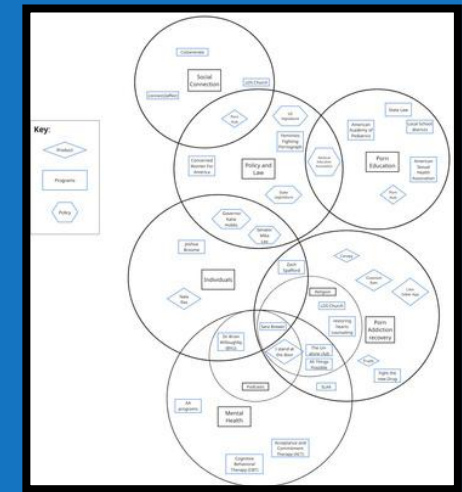

800%

Pornography Use Among Young Adults in the United States

The One

Research

Interventions

Enclosures: Policy Brief on Implementing a Comprehensive Sex Education Program Addressing Pornography Use in Utah County

Comprehensive Sex Education and Media Literacy Implementation

Promoting Healthy Adolescent Sexual Development and Responsible Media Use in Utah County Schools

Prepared for:
Utah County School District
&
Utah State Office of Education