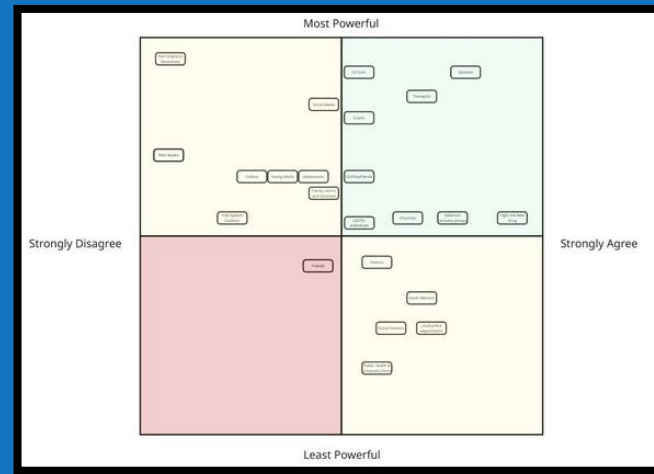

800%

Pornography Use Among Young Adults in the United States

The One

Research

Interventions

Enclosures: Policy Brief on Implementing a Comprehensive Sex Education Program Addressing Pornography Use in Utah County