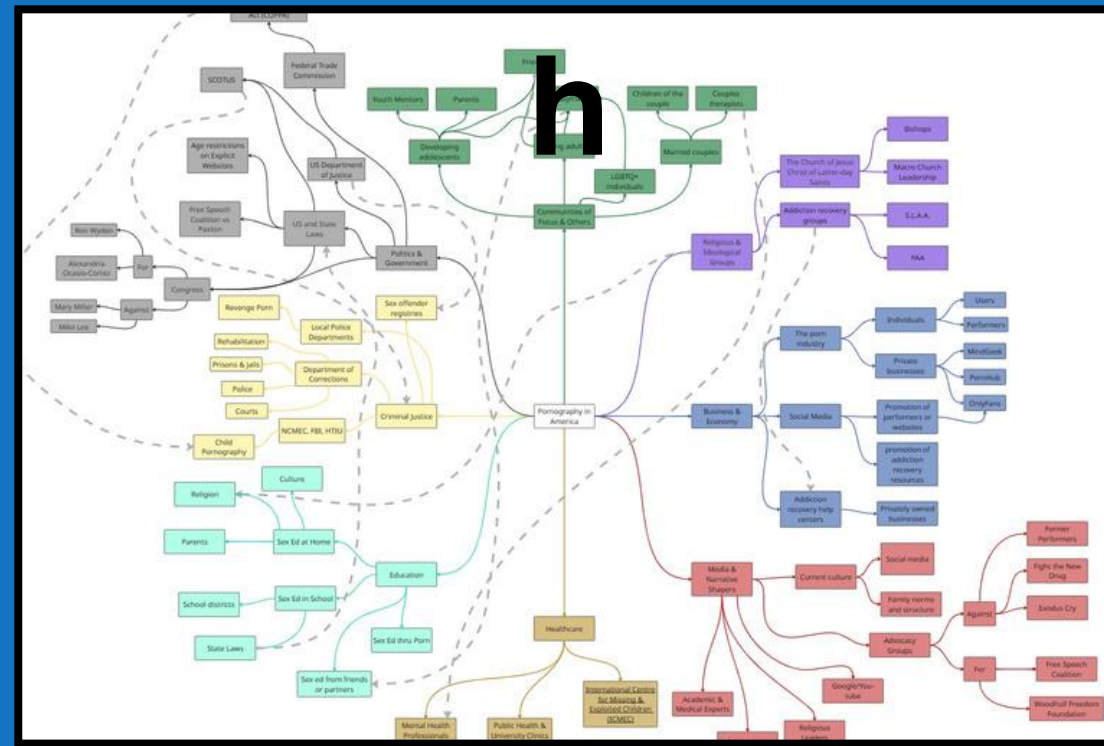

800%

Pornography Use Among Young Adults in the United States

The One

Research

Interventions

Enclosures: Policy Brief on Implementing a Comprehensive Sex Education Program Addressing Pornography Use in Utah County

Comprehensive Sex Education and Media Literacy Implementation

Promoting Healthy Adolescent Sexual Development and Responsible Media Use in Utah County Schools

Prepared for:
Utah County School District
&
Utah State Office of Education