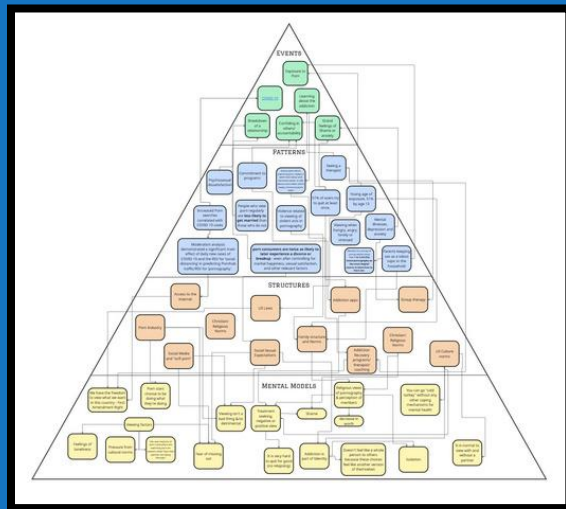

800%

Pornography Use Among Young Adults in the United States

The One

Research

Interventions

Enclosures: Policy Brief on Implementing a Comprehensive Sex Education Program Addressing Pornography Use in Utah County

Comprehensive Sex Education and Media Literacy Implementation

Promoting Healthy Adolescent Sexual Development and Responsible Media Use in Utah County Schools

Prepared for:
Utah County School District
&
Utah State Office of Education