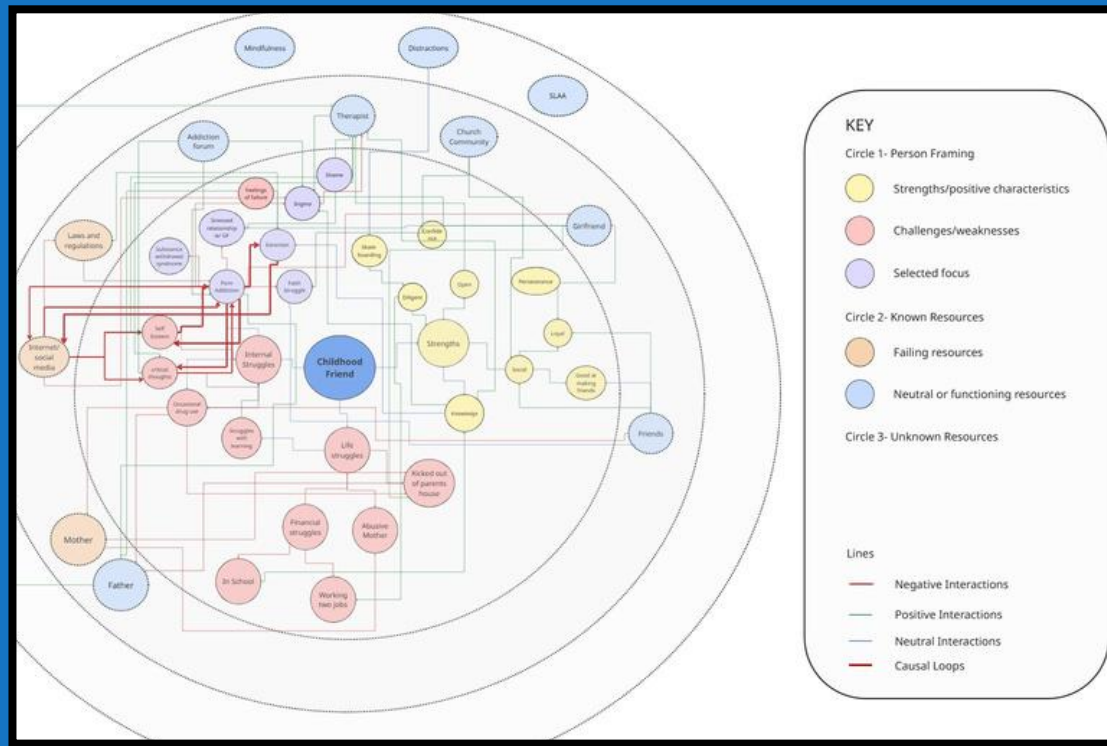

800%

Pornography Use Among Young Adults in the United States

The One

Research

Interventions

Enclosures: Policy Brief on Implementing a Comprehensive Sex Education Program Addressing Pornography Use in Utah County

Comprehensive Sex Education and Media Literacy Implementation

Promoting Healthy Adolescent Sexual Development and Responsible Media Use in Utah County Schools

Prepared for:
Utah County School District
&
Utah State Office of Education