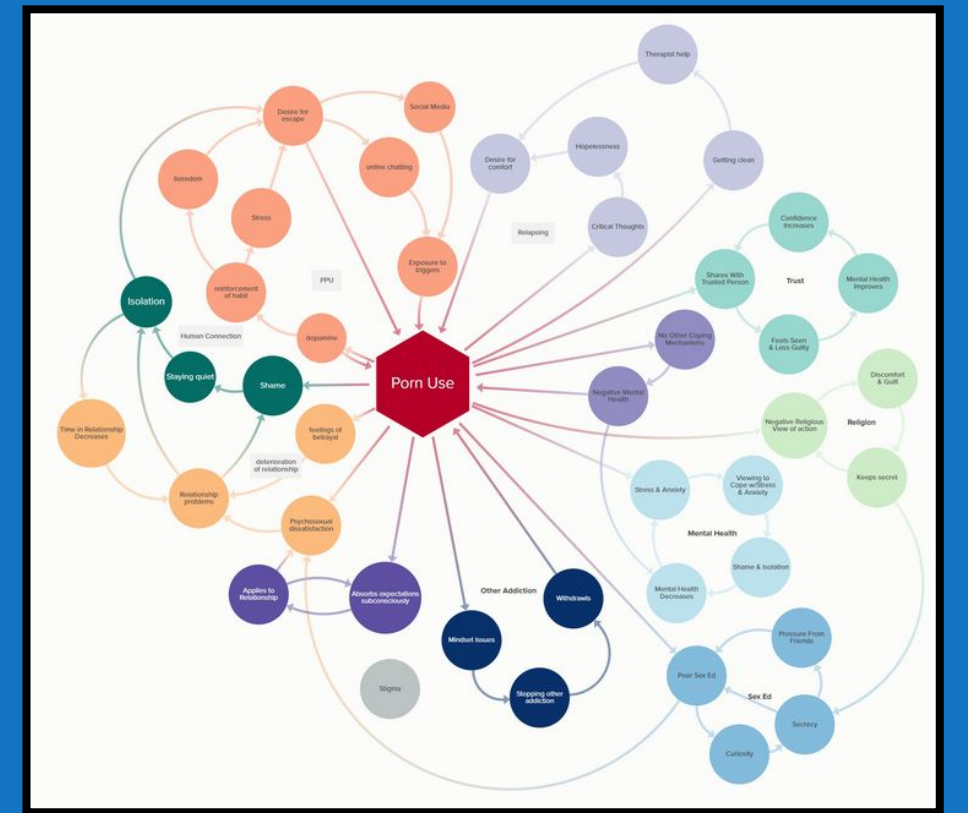

800%

Pornography Use Among Young Adults in the United States

The One

Research

Interventions

Enclosures: Policy Brief on Implementing a Comprehensive Sex Education Program Addressing Pornography Use in Utah County

Comprehensive Sex Education and Media Literacy Implementation

Promoting Healthy Adolescent Sexual Development and Responsible Media Use in Utah County Schools

Prepared for:
Utah County School District
&
Utah State Office of Education

Prepared by:
Nathan Hillman, Tatiana Herrera, Sean Moss
22 October 2025

Safe. Confidential. Supportive.

Break Free. Live Unbound.

You're not defined by your struggle. UnBound provides a proven pathway to recovery with expert curriculum, supportive community, and resources for you and your loved ones.

Start Your Journey →

For Loved Ones

Structured Curriculum
Evidence-based modules designed by recovery experts

Supportive Community
Connect anonymously with others on the same journey

Complete Privacy
Your recovery journey stays completely confidential